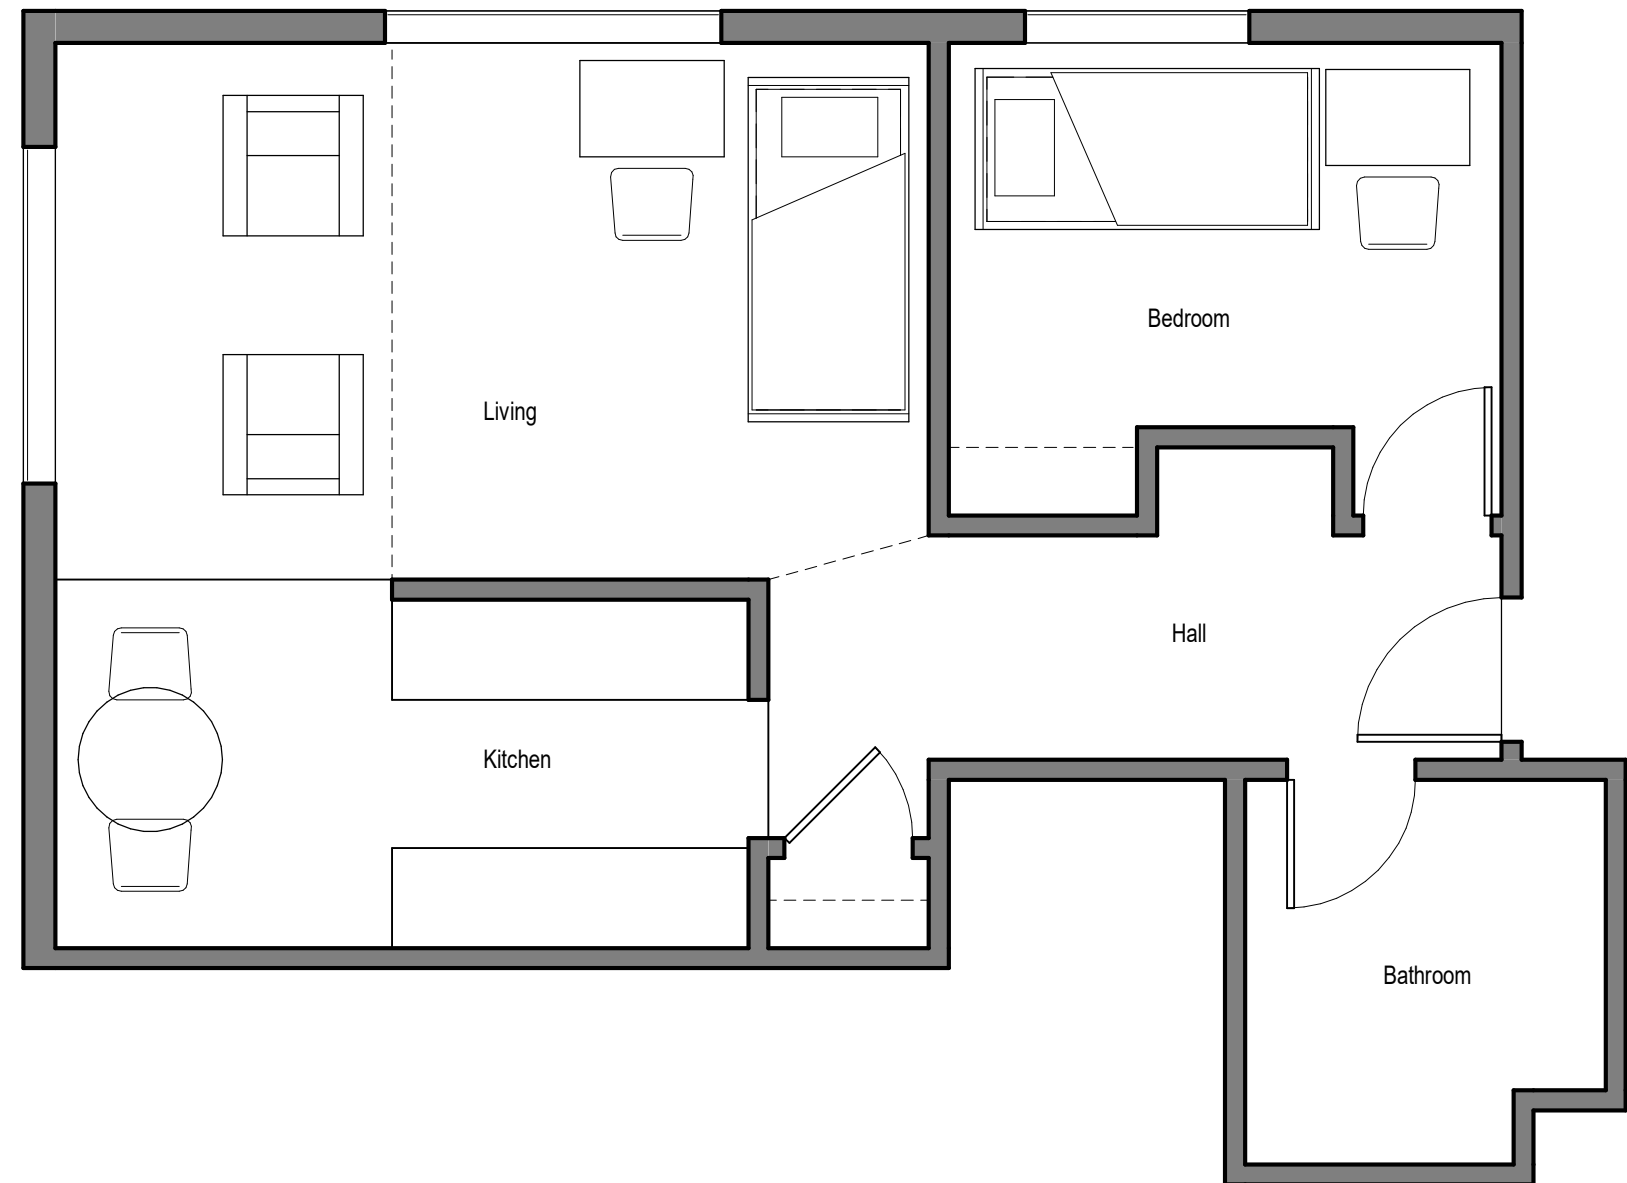

150 - Unit Type A, B, G & H

Apartments: 1A, 1B, 1G, 1H
2A, 2B, 2G, 2H
3A, 3B, 3G, 3H

Standard Units:

Description: 1 Bedroom / Double
2 Person

Typical Sets: 2 each

Additional: Dining Table + 2 Chairs

Typical Set

Standard Units:
(Average Max Dimensions Shown)

- Bed Captains Bed (Adjustable Hght)
Twin XL Mattress
- Dresser: 2 Drawer Chest (X2)
(Stackable)
- Desk: Desk (36" W x 24" D x 30" H)
Task Chair
- Lounge Chair (35" W x 35" D)

150 - Unit Type A, B, G & H (LAYOUT 2)

1/4" = 1'-0"