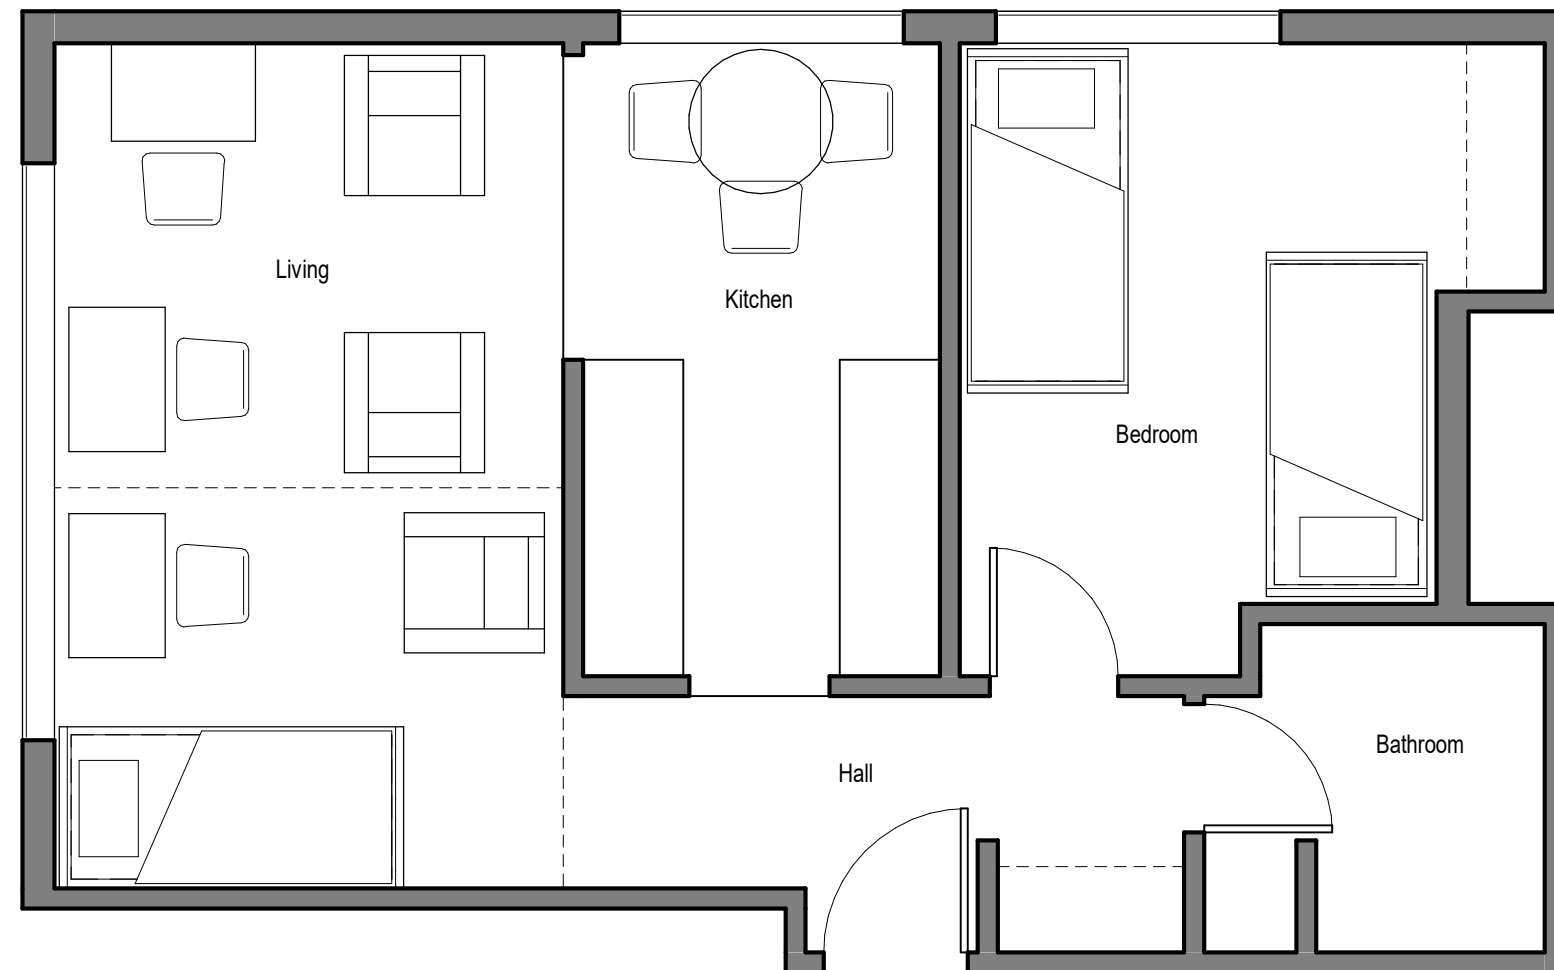

148 - Unit Type A

Apartments: 1, 101, 201
2, 102, 202

Standard Units:

Description: 1 Bedroom / Double
3 Person

Typical Sets: 3 each

Additional: Dining Table + 3 Chairs

Typical Set

Standard Units: (Average Max Dimensions Shown)

- Bed: Captains Bed (Adjustable Hght)
Twin XL Mattress
- Dresser: 2 Drawer Chest (X2)
(Stackable)
- Desk: Desk (36" W x 24" D x 30" H)
Task Chair
- Lounge: Chair (35" W x 35" D)

148 - Unit Type A

1/4" = 1'-0"