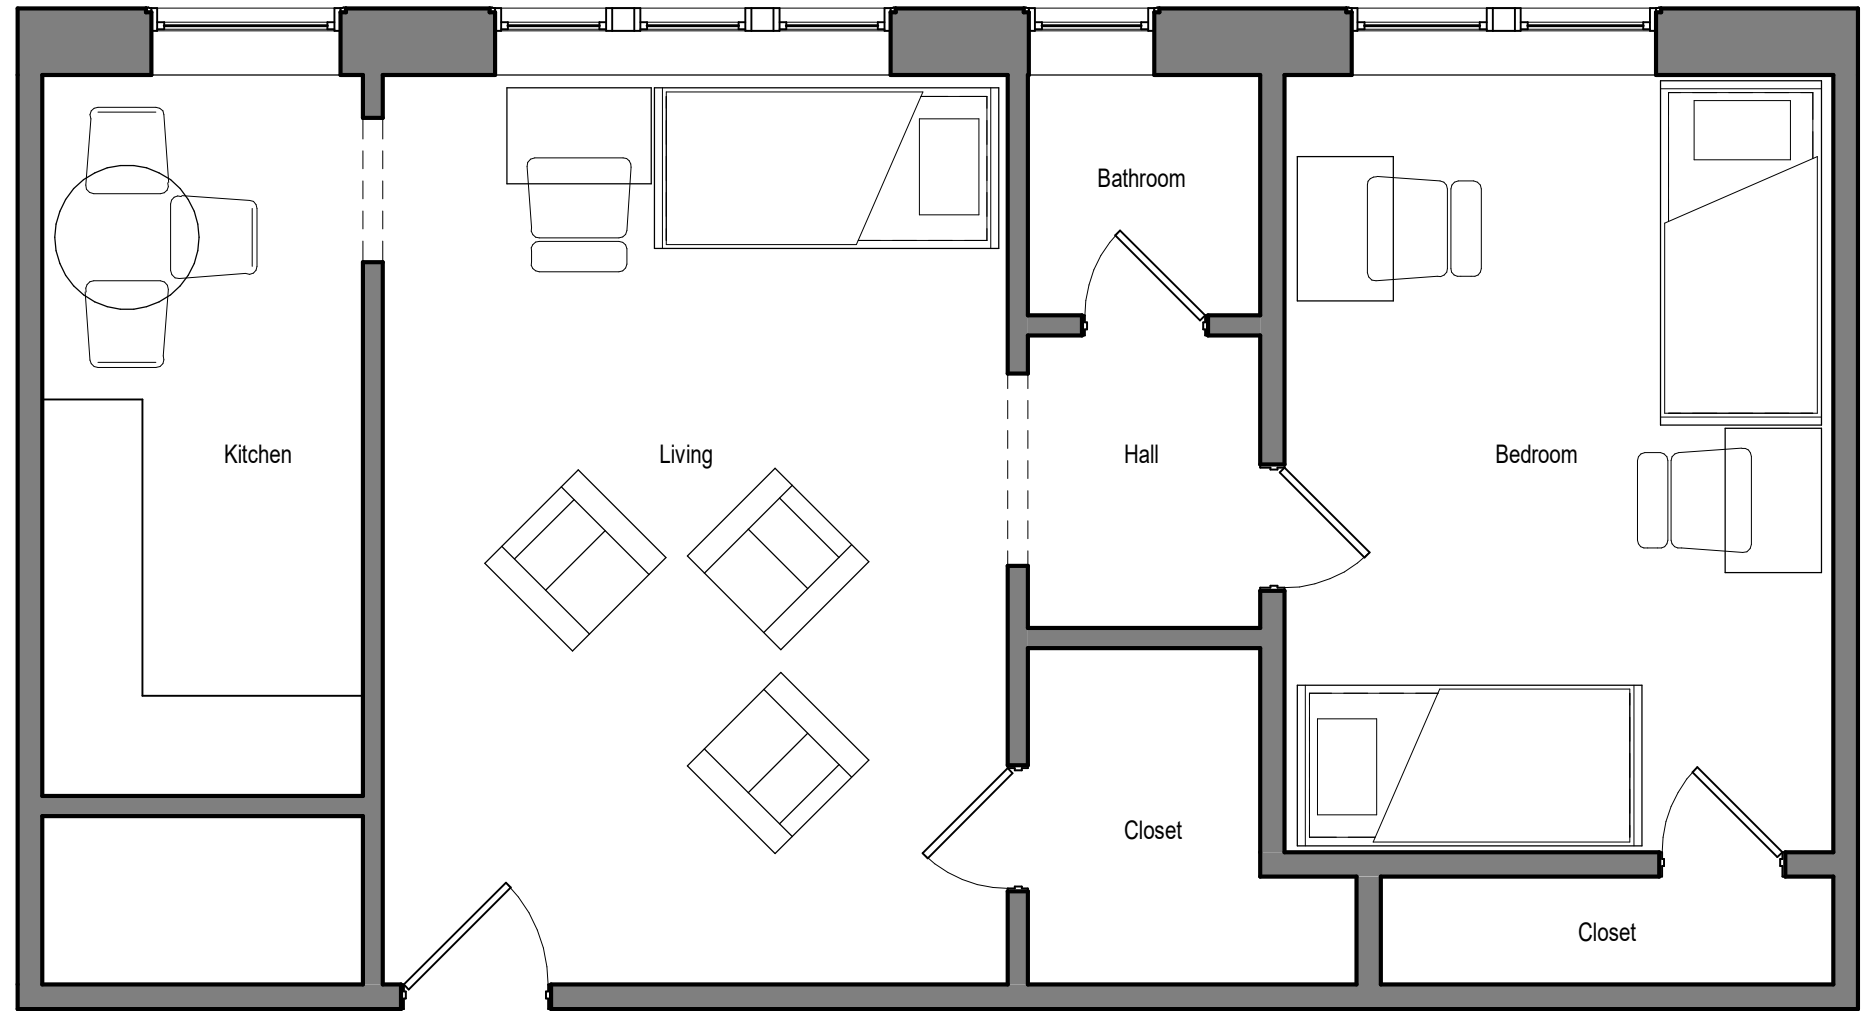

### Standard Units:

Description: 1 Bedroom / Double  
3 Person

Typical Sets: 3 each

Additional: Dining Table + 3 Chairs

Optional: Loft - Kit (s)

## Typical Set

### Standard Units:

- Bed: Captain's Bed  
(Adjustable Hght & Bunkable)  
Twin XL Mattress

- Dresser: 2 Drawer Chest (X2)  
(Stackable)

- Desk: Desk  
Task Chair

- Lounge: Lounge Chair

## 2550 - Unit Type F (LAYOUT 1)

1/4" = 1'-0"