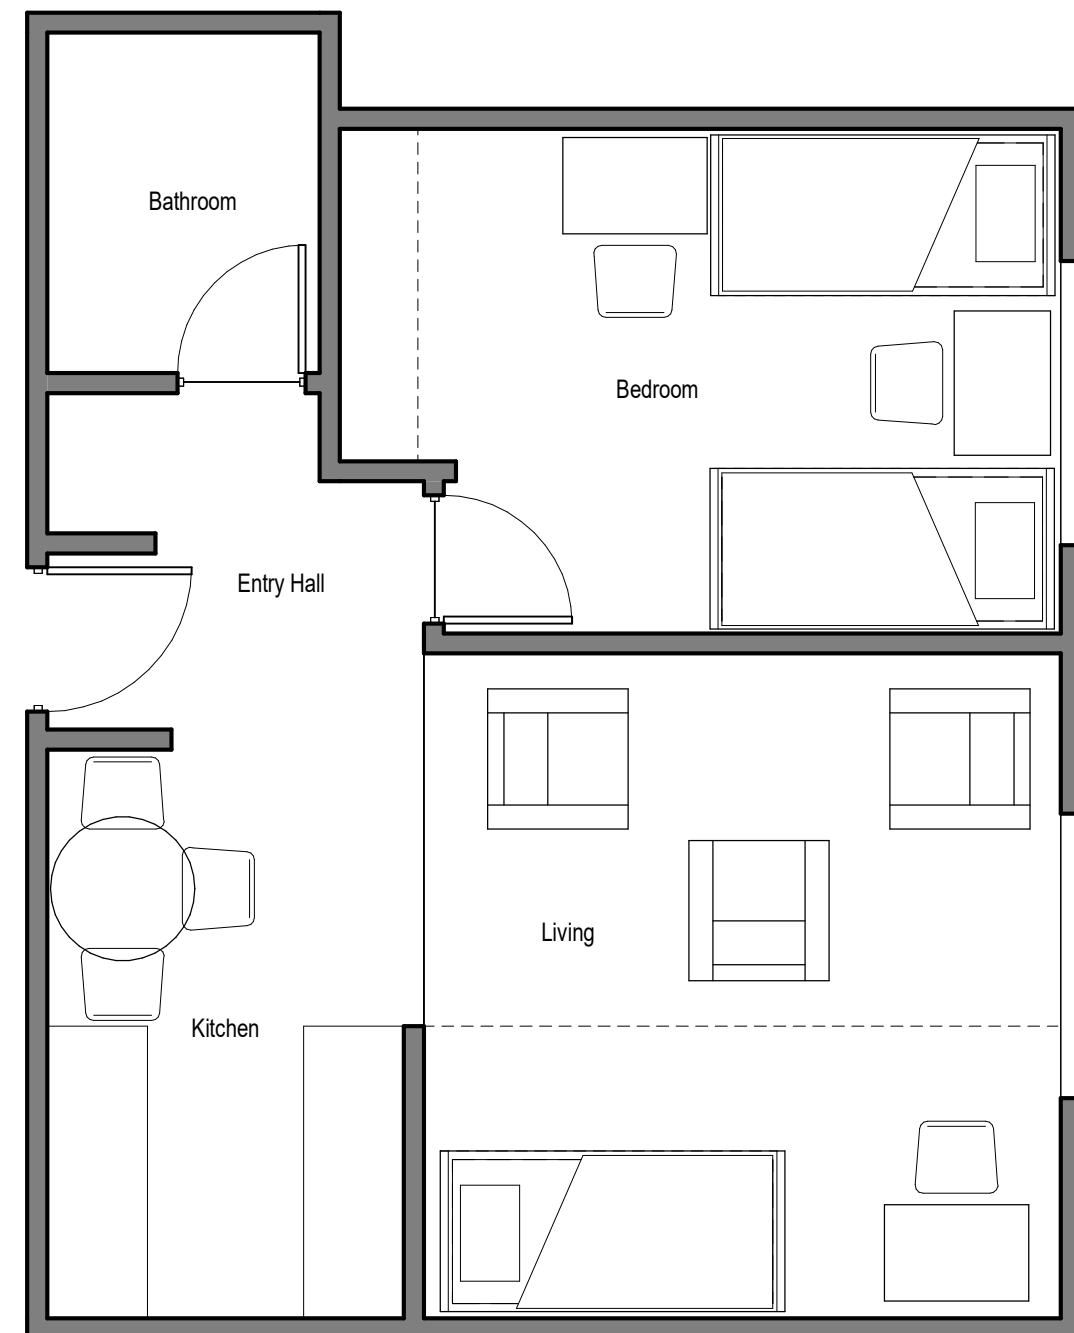

2540 - Unit Type C

Apartments: 103 (RA), 203, 303

Standard Units:

Description: 1 Bedroom / Double
3 Person

Typical Sets: 3 Sets (Standard Units)

Additional: Dining Table + 3 Chairs

RA Unit:

Description: 1 Bedroom / Double
1 Person

Typical Sets: 1 Set (RA Unit)

Additional: Dining Table + 4 Chairs

RA Unit: Lounge Chairs (Qty: 2)

Typical Set

Standard Units: (Average Max Dimensions Shown)

- Bed: Captains Bed (Adjustable Hght)
Twin XL Mattress
- Dresser: 2 Drawer Chest (X2)
(Stackable)
- Desk: Desk (36" W x 24" D x 30" H)
Task Chair
- Lounge: Chair (35" W x 35" D)

2540 - Unit Type C (LAYOUT 1)

1/4" = 1'-0"