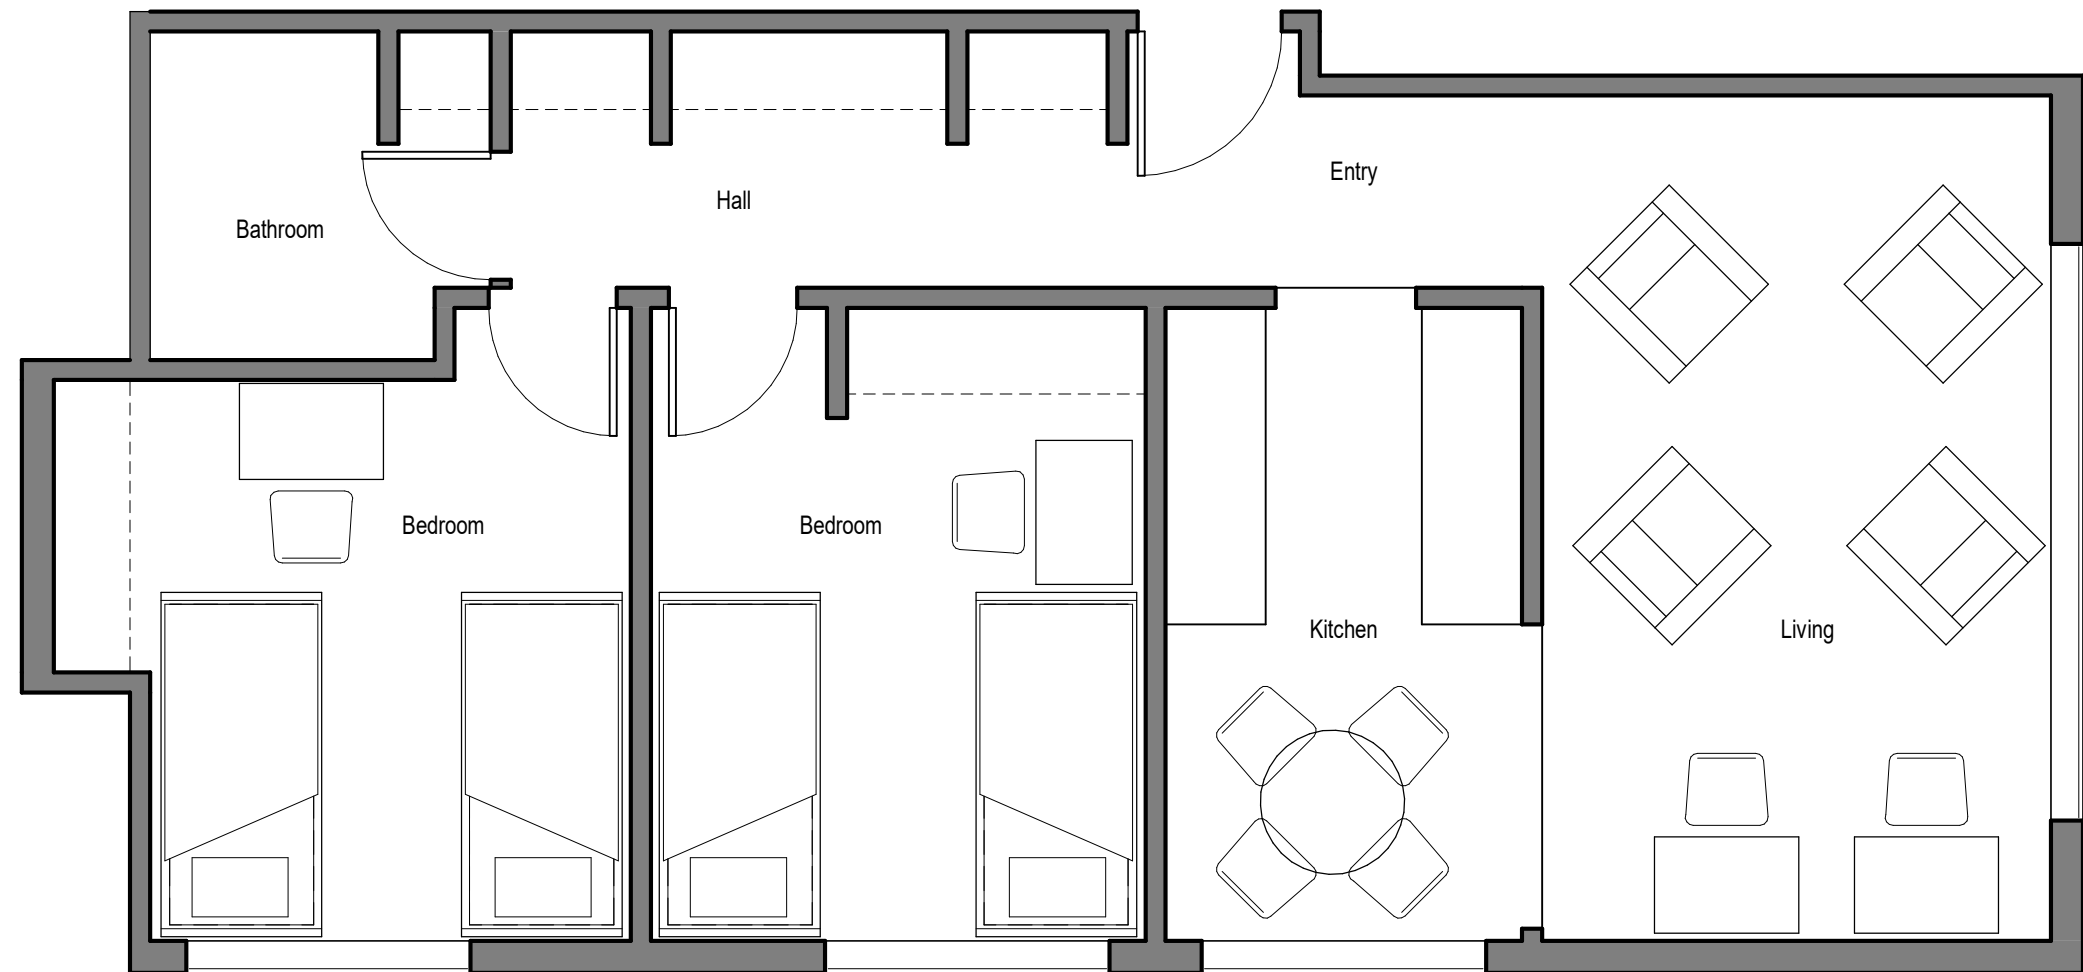

148 - Unit Type B

Apartments: 3, 103, 203
104, 204

Standard Units:

Description: 2 Bedroom / Double
4 Person

Typical Sets: 4 each

Additional: Dining Table + 4 Chairs

Typical Set

Standard Units:
(Average Max Dimensions Shown)

- Bed: Captains Bed (Adjustable Hght)
Twin XL Mattress
- Dresser: 2 Drawer Chest (X2)
(Stackable)
- Desk: Desk (36" W x 24" D x 30" H)
Task Chair
- Lounge: Chair (35" W x 35" D)

148 - Unit Type B

1/4" = 1'-0"