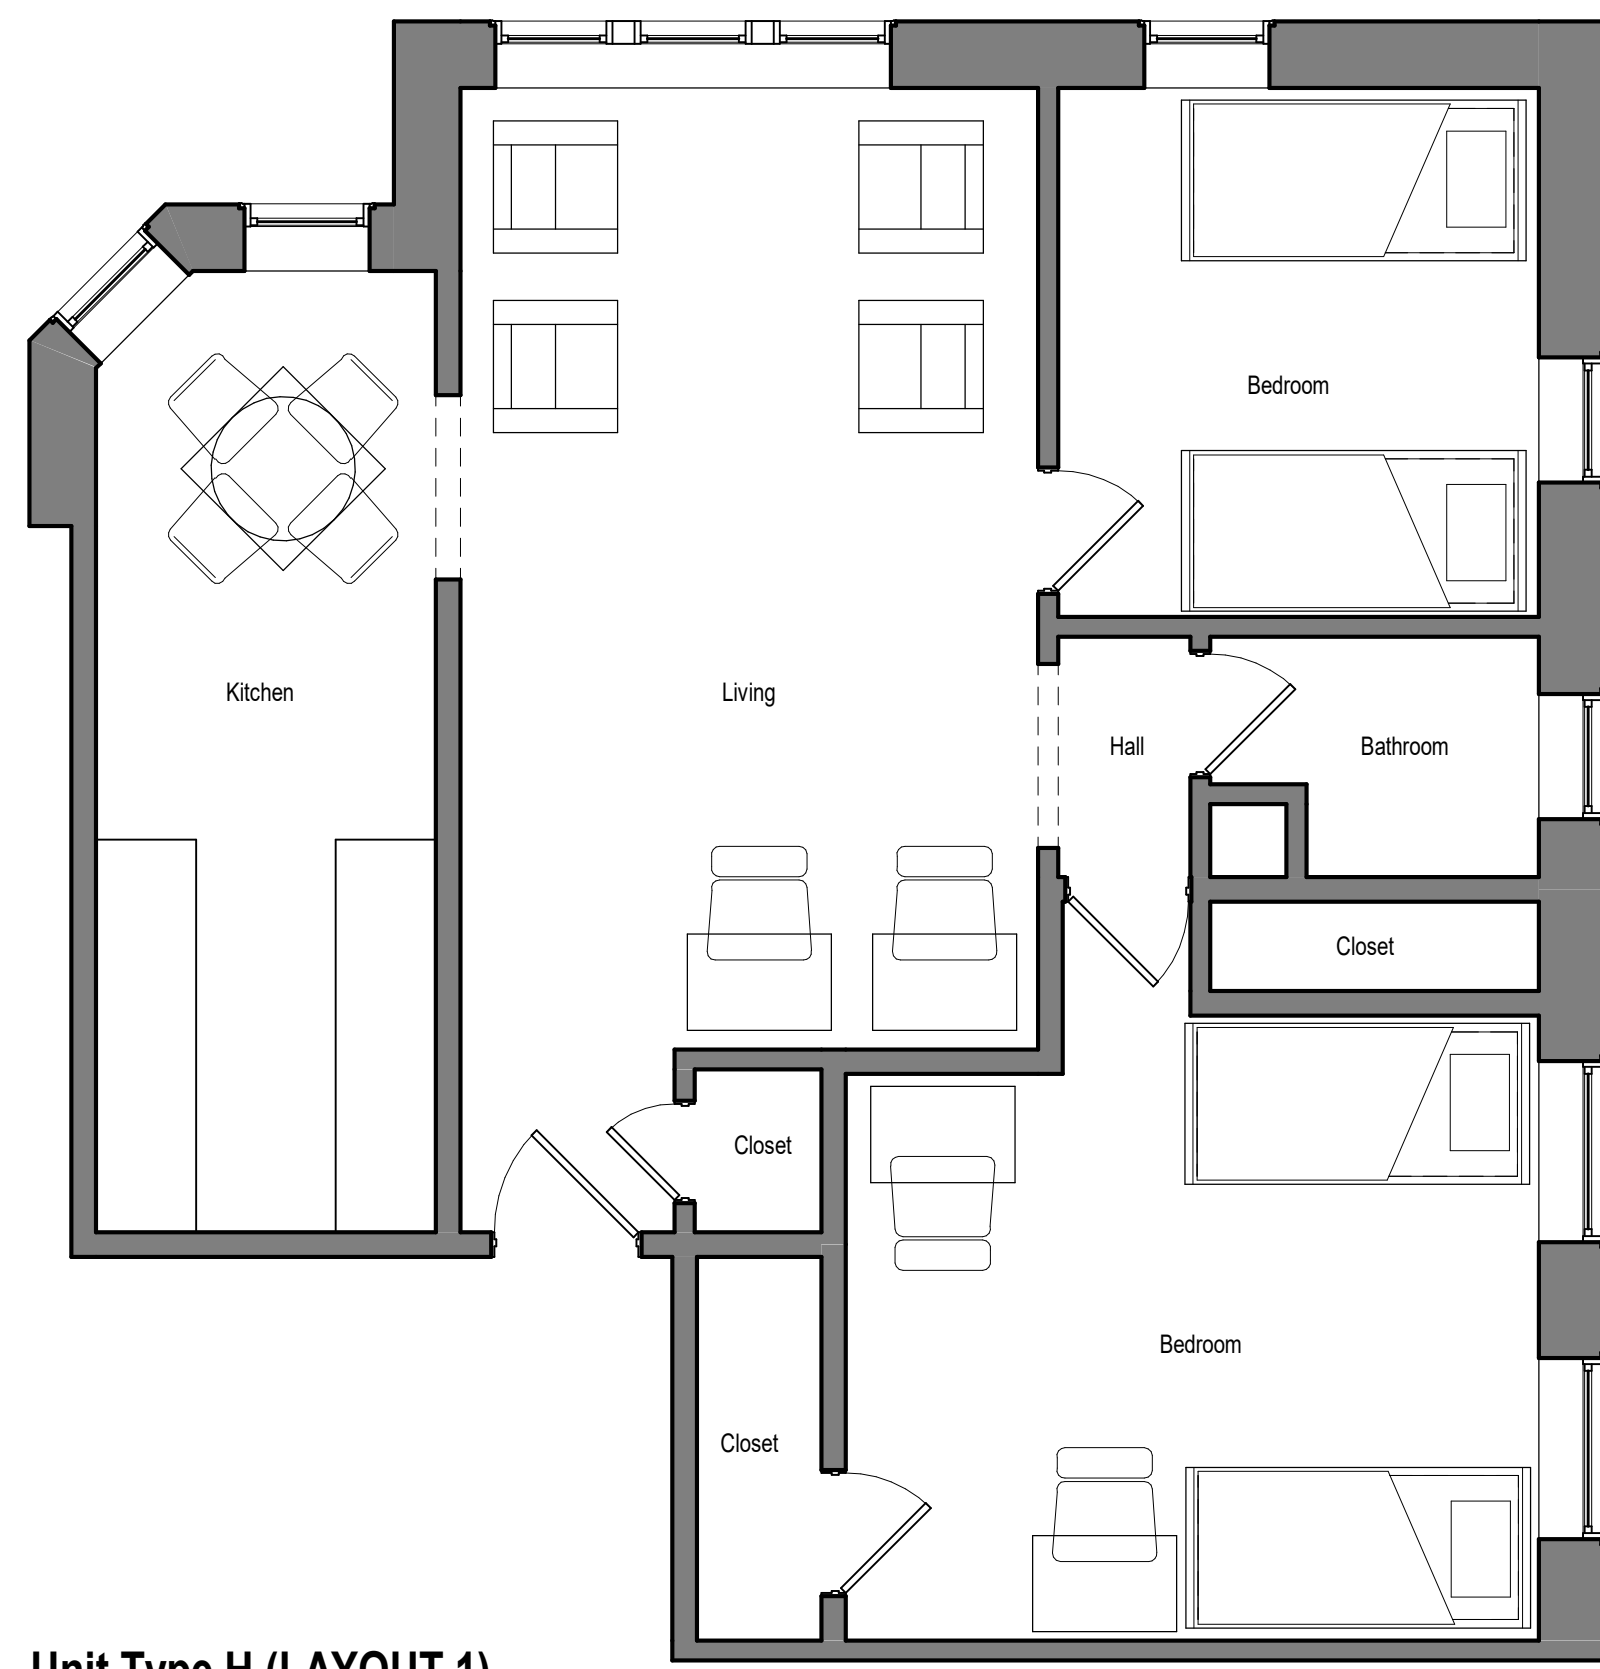

## 2550 - Unit Type H

Apartments: 205, 305

**Standard Units:**

Description: 2 Bedroom / Double  
4 Person

Typical Sets: 4 each

Additional: Dining Table + 4 Chairs

Optional: Loft - Kit (s)

## Typical Set

**Standard Units:**

- Bed: Captain's Bed  
(Adjustable Hght & Bunkable)  
Twin XL Mattress

- Dresser: 2 Drawer Chest (X2)  
(Stackable)

- Desk: Desk  
Task Chair

- Lounge: Lounge Chair

**2550 - Unit Type H (LAYOUT 1)**

1/4" = 1'-0"