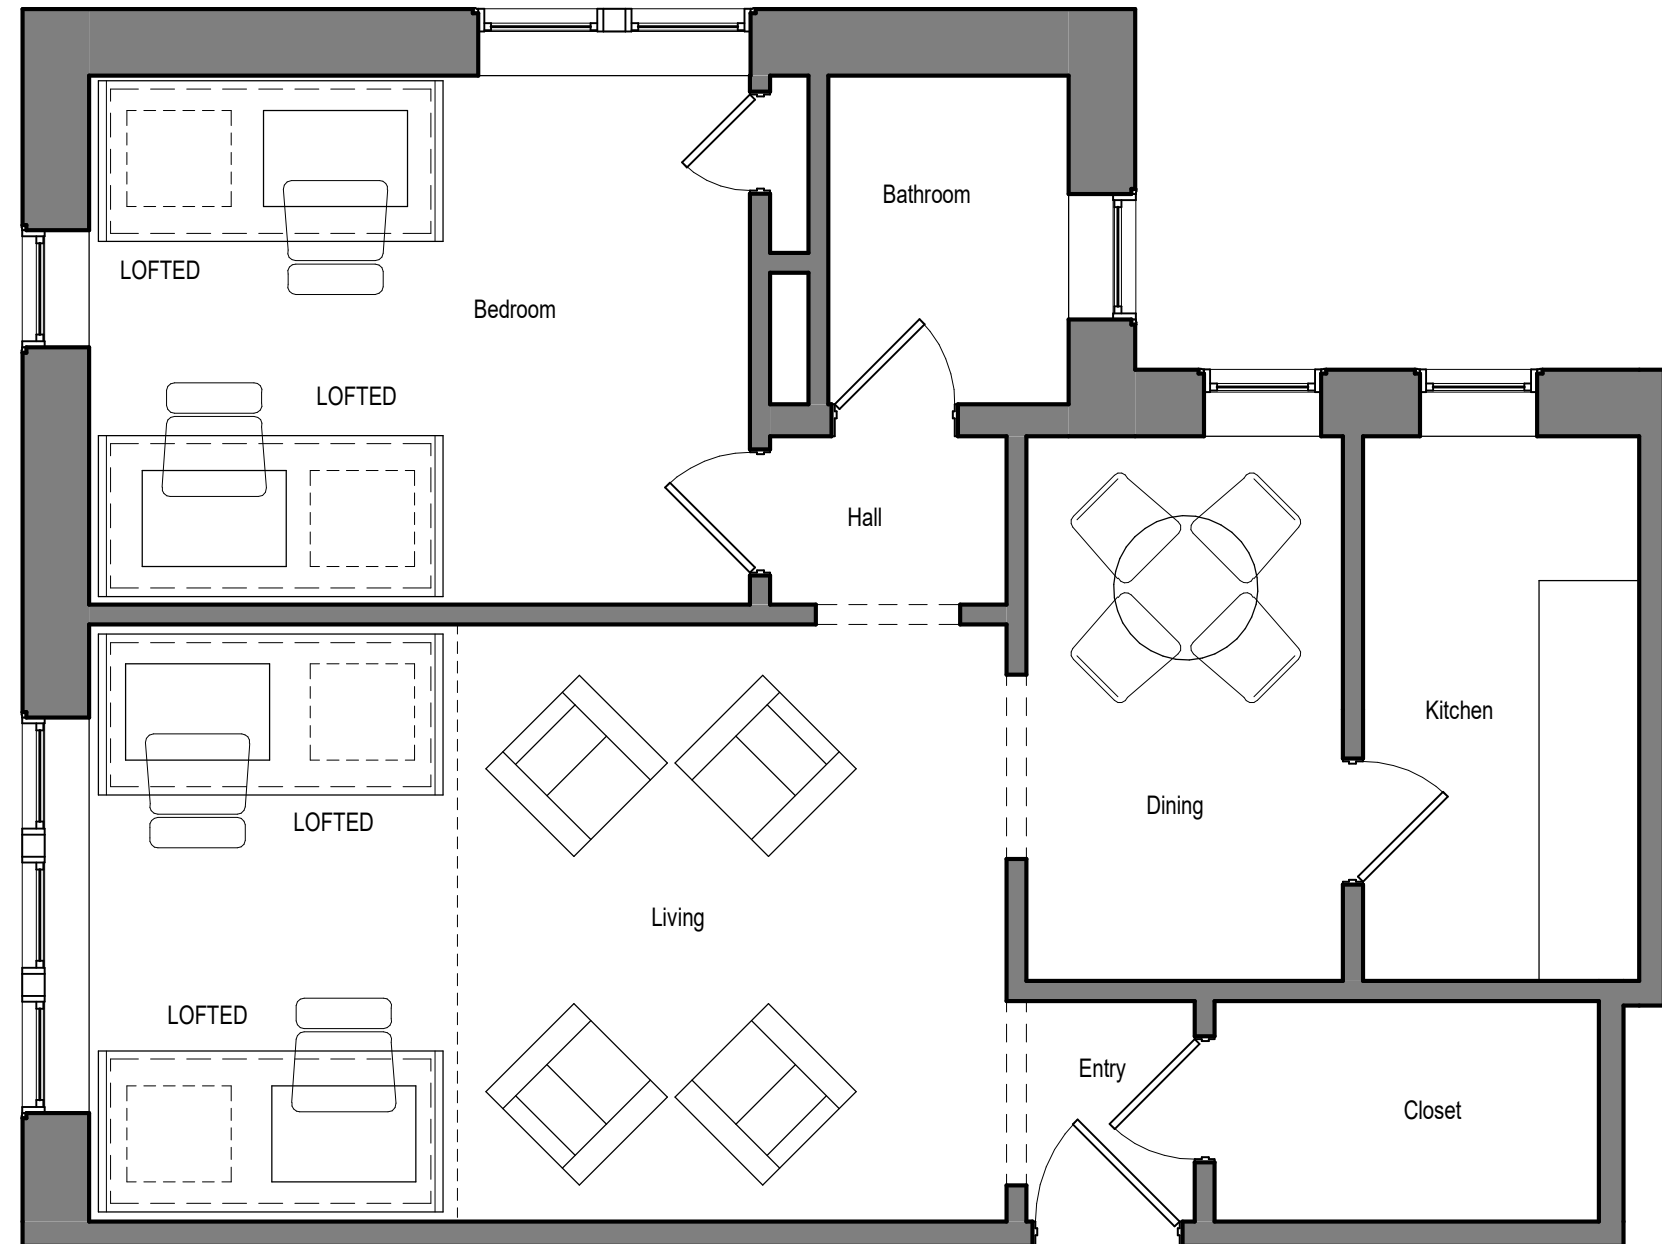

2550 - Unit Type C

Apartments: 101, 201, 301

Standard Units:

Description: 1 Bedroom / Double
4 Person

Typical Sets: 4 each

Additional: Dining Table + 4 Chairs

Optional: Loft - Kit (s)

Typical Set

Standard Units:

- Bed: Captain's Bed (Adjustable Hght & Bunkable)
Twin XL Mattress
- Dresser: 2 Drawer Chest (X2)
(Stackable)
- Desk: Desk
Task Chair
- Lounge: Lounge Chair

2550 - Unit Type C (LAYOUT 2)

1/4" = 1'-0"