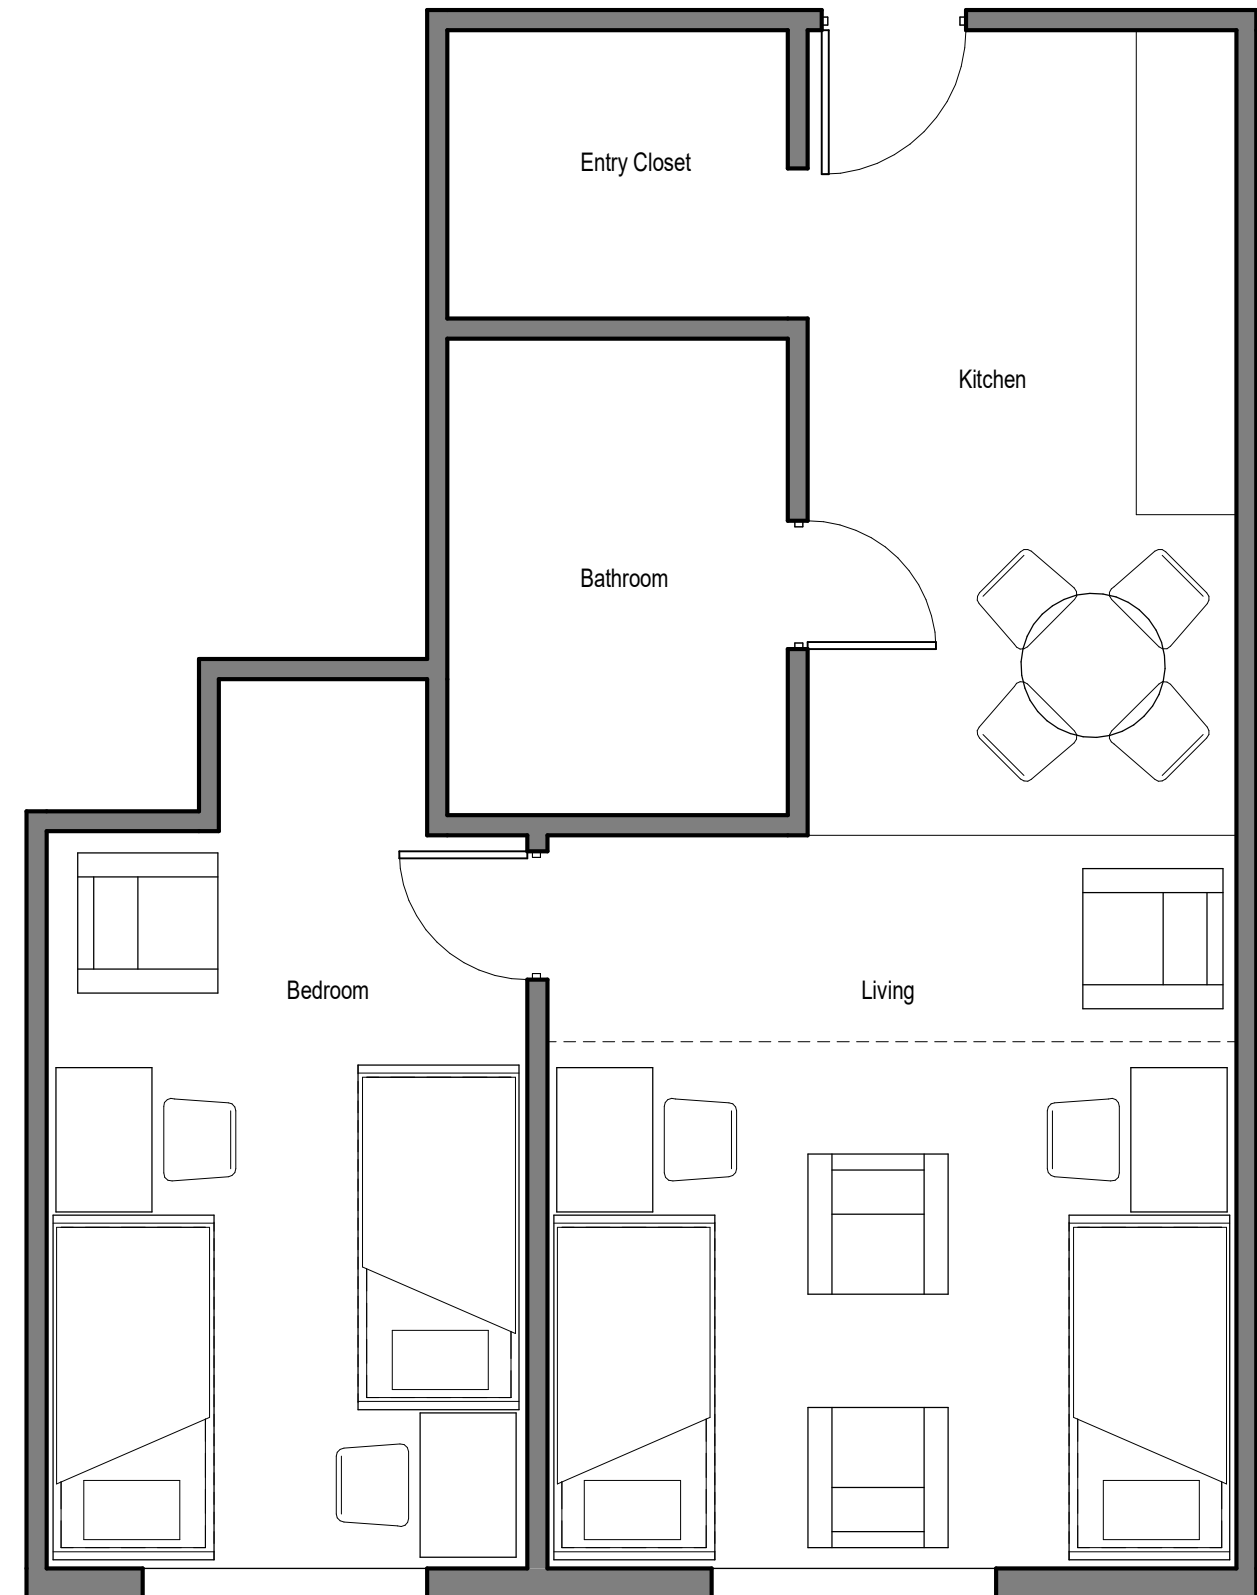

2540 - Unit Type F

Apartments: 106, 206, 306

Standard Units:

Description: 1 Bedroom / Double
4 Person

Typical Sets: 4 each

Additional: Dining Table + 4 Chairs

Typical Set

Standard Units:
(Average Max Dimensions Shown)

- Bed: Captains Bed (Adjustable Hght)
Twin XL Mattress
- Dresser: 2 Drawer Chest (X2)
(Stackable)
- Desk: Desk (36" W x 24" D x 30" H)
Task Chair
- Lounge: Chair (35" W x 35" D)

2540 - Unit Type F (LAYOUT 1)

1/4" = 1'-0"